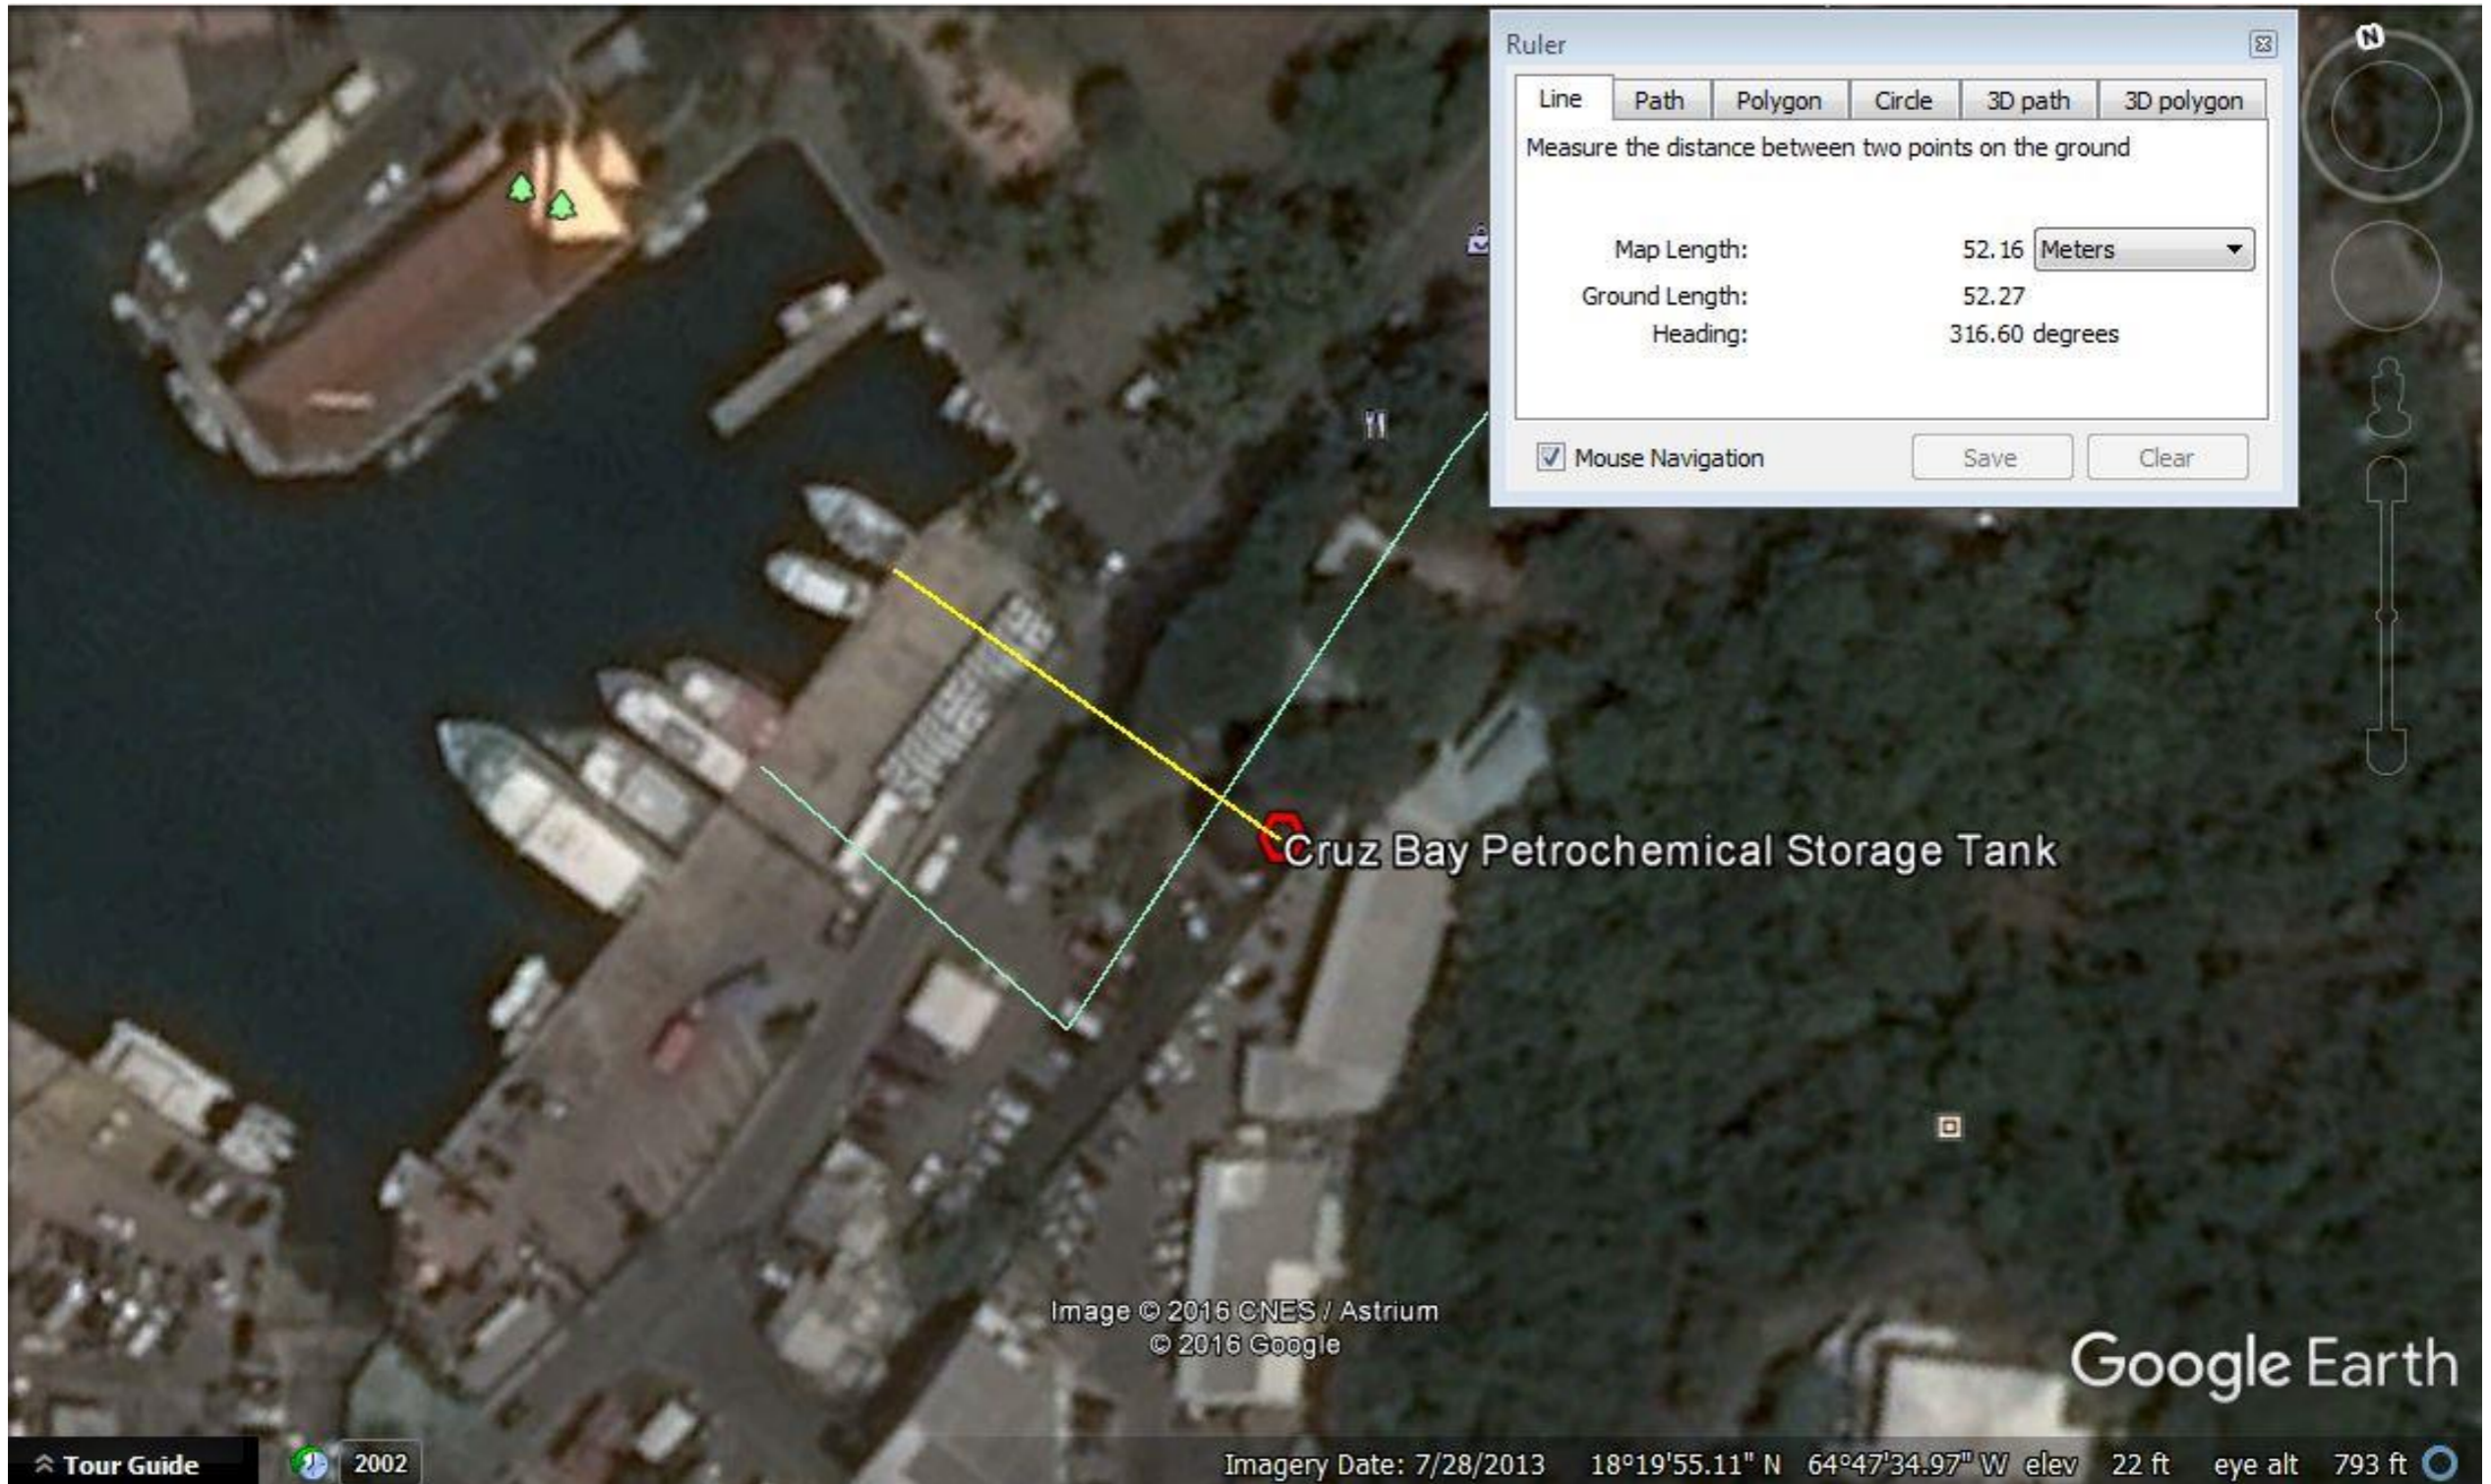

# Cruz Bay Petrochemical Storage Tank

# Cruz Bay Petrochemical Storage Tank Cruz Bay, St John, USVI

**Initial Volume**