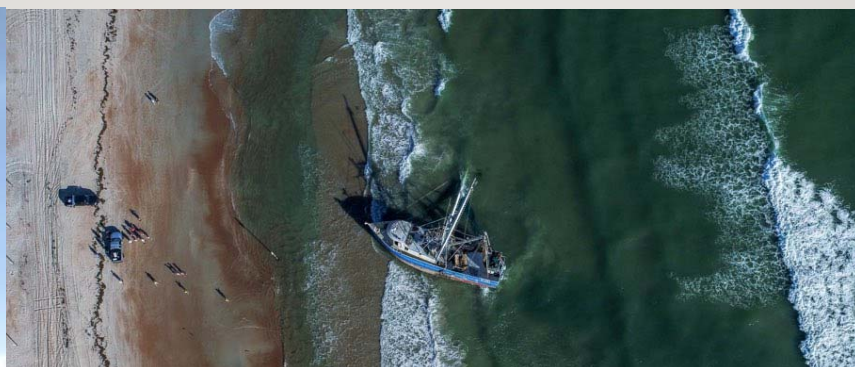

SECTOR JACKSONVILLE

LT LAMARCUS WALKER

NAS JAX BOEING 737

SPACEX ROCKET BOOSTER

CFV AMG

CSX TRAIN DERAILMENT

MYSTERY SHEEN – ST JOHN’S RIVER, JAX, FL