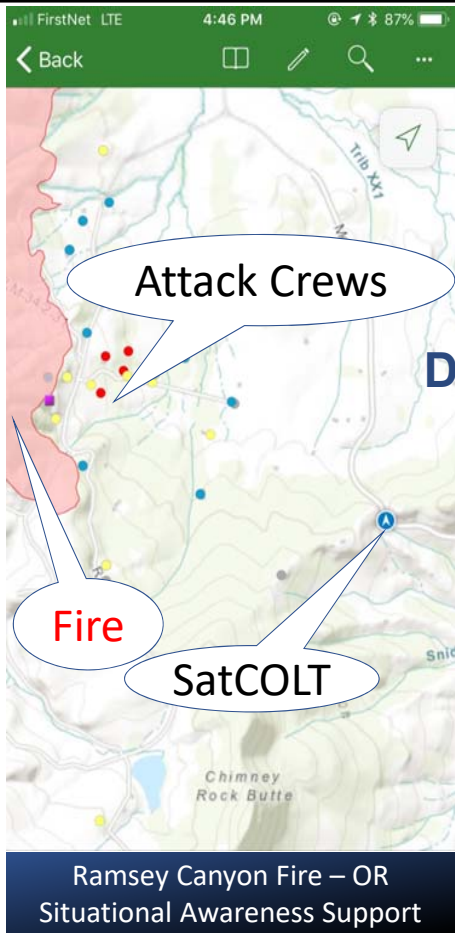

FirstNet Agencies have access to Mobile Cell on Light Truck (COLT)

Public Safety outreach has changed with FirstNet:

- Public Safety Associations - Outreach and Support
- Tribal support - 573 FirstNet eligible tribes, over 100 tribal engagements
- Next Generation 911 Support, LMR/LTE Interoperability
- Emergency and Planned Event Solutions

Deployables & Network – Event Solutioning

Sugar Pine/Miles Fire – OR

AT&T and Globe logo are registered trademarks and service marks of AT&T Intellectual Property. FirstNet, First Responder Network Authority, and FirstNet Logo are registered trademarks and service marks of FirstNet, an independent authority within the U.S. Department of Commerce. All other marks are the property of their respective owners.

FIRSTNET
Built with AT&T