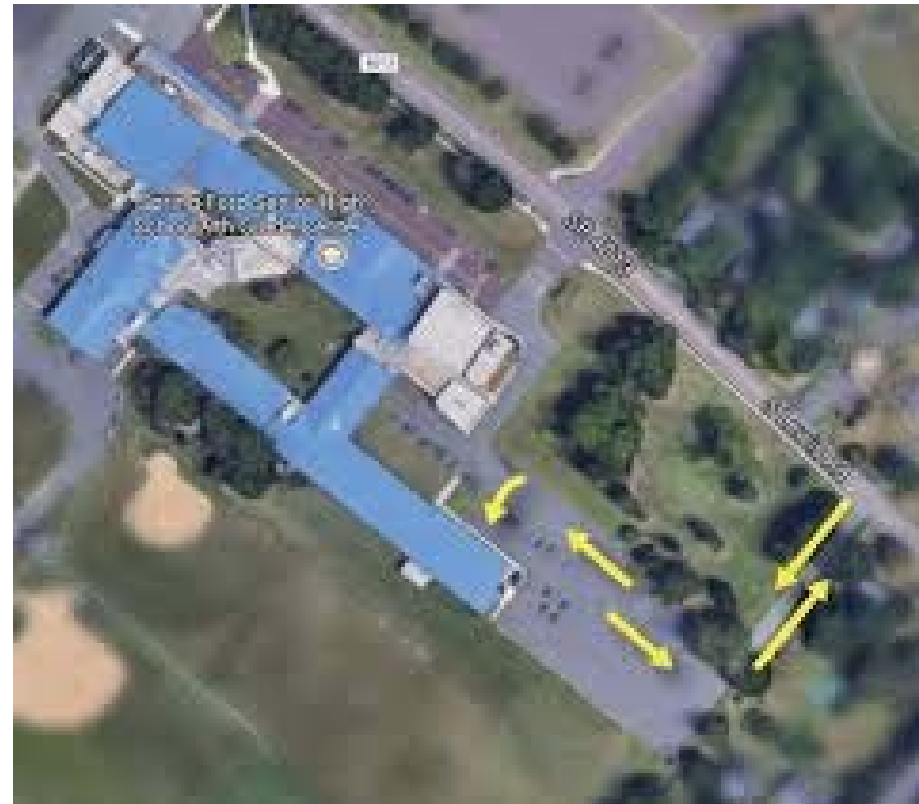

FirstNet Brings

- Priority access for School PD's EMA and Local PD's.
- ePTT Talk groups can include Principal, School PD and Local PD
- ePTT can run on school WIFI for Teachers.